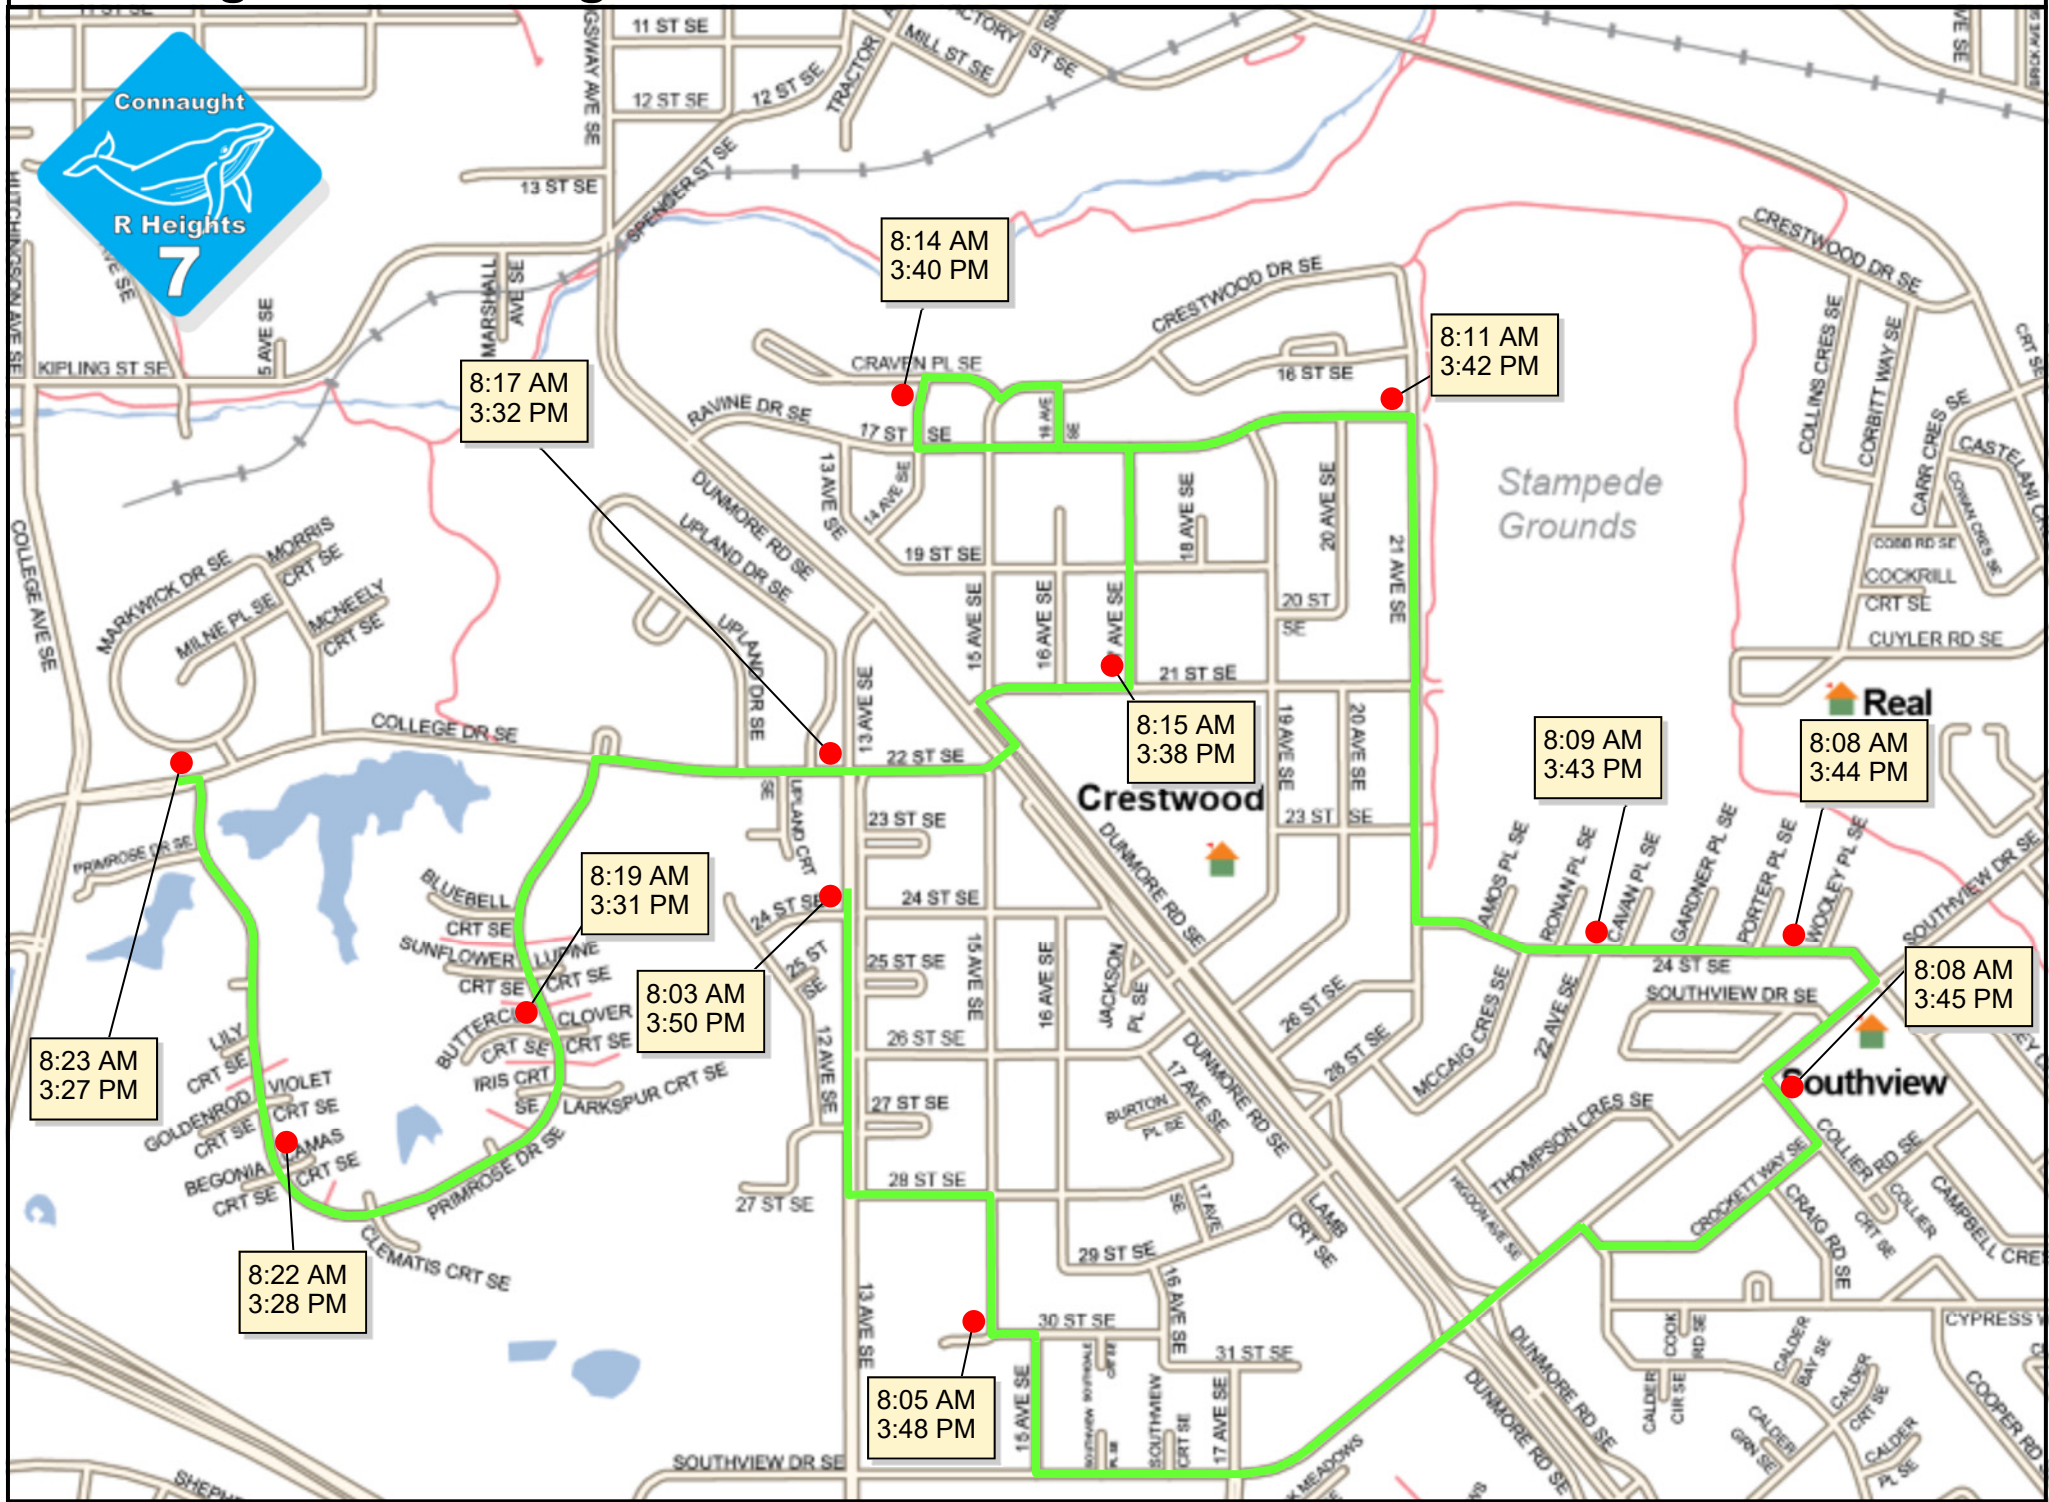

Connaught / River Heights-7

8:17 AM
3:32 PM

8:14 AM
3:40 PM

8:11 AM
3:42 PM

8:15 AM
3:38 PM

8:09 AM
3:43 PM

8:08 AM
3:44 PM

8:19 AM
3:31 PM

8:03 AM
3:50 PM

8:23 AM
3:27 PM

8:22 AM
3:28 PM

8:05 AM
3:48 PM

8:08 AM
3:45 PM